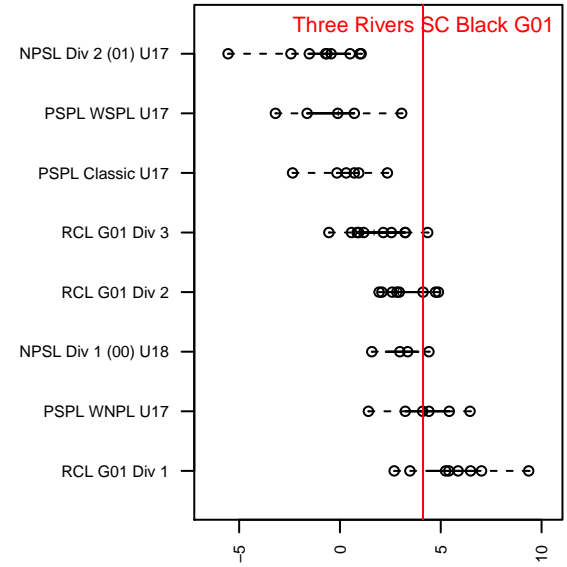

# Three Rivers SC Black G01

Three Rivers SC  
 Pasco, WA  
 G01 total strength=1766  
 attack=29.13 defense=27.76  
 fall league = RCL G01 Div 2  
 notes= Winston

alt names used:  
 Three Rivers SC Black G01  
 3RSC G01 Black  
 3 Rivers SC 01 Frisbee

Venues played:  
 2017 RCL G01 Div 2  
 2017 PacNW Winter Classic Premier G01

**Three Rivers SC Black G01**  
 Dots are actual minus expected GF (blue circles) and GA (red triangles).  
 Blue line is smoothed change in attack strength. Red is smoothed change in defense strength.

**attack and defense variance (black dot)  
relative to other teams  
and top 10 in region**

**attack and defense rating  
relative to others at age  
and all opponents in last 13 months**

**Performance relative to 13 month average**

**Performance relative to 13 month average**

<b>date</b>	<b>home</b>		<b>away</b>		<b>venue</b>	<b>pred.home</b>	<b>pred.away</b>
2018-01-28	Three Rivers SC Black G01	1	Spokane Sounders B G01	2	2017 RCL G01 Div 2	1.76	0.77
2018-01-21	Seattle United Tango G01	0	Three Rivers SC Black G01	0	2017 RCL G01 Div 2	0.39	1.16
2018-01-20	Snohomish United Black G01	2	Three Rivers SC Black G01	3	2017 RCL G01 Div 2	0.56	2.49
2018-01-15	Three Rivers SC Black G01	1	ISC Gunners A G01	0	2017 PacNW Winter Classic Premier G01	0.98	1.17
2018-01-15	Three Rivers SC Black G01	0	Harbor Premier Green G01	1	2017 PacNW Winter Classic Premier G01	1.21	1.33
2018-01-14	Three Rivers SC Black G01	4	GS Surf B G01	0	2017 PacNW Winter Classic Premier G01	2.78	0.77
2018-01-13	Three Rivers SC Black G01	2	PacNW Blue G01	0	2017 PacNW Winter Classic Premier G01	1.05	0.58
2018-01-12	Snohomish United Black G01	0	Three Rivers SC Black G01	3	2017 PacNW Winter Classic Premier G01	0.56	2.49
2017-12-03	PacNW Blue G01	0	Three Rivers SC Black G01	1	2017 RCL G01 Div 2	0.58	1.05
2017-12-02	Whatcom FC Rangers Gold G01	3	Three Rivers SC Black G01	1	2017 RCL G01 Div 2	1.29	1.02